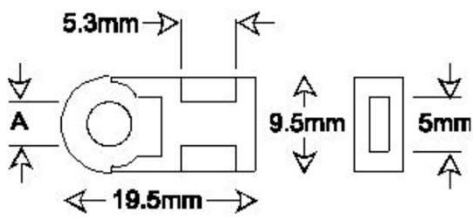

Our high quality eyelets are available in black and come packed in 100's. Simply drill a hole in the desired position and secure the eyelet with a screw for a secure fixing.

Product Drawing

Colours Available:

■ Black

C Tie Part No	Length	Width	Hole Diameter	Pack
CSM1BL	19.5mm	9.5mm	3.7mm	100

Material Specification:

- Material: Nylon 6,6
- Self Extinguishing Class: UL94V2
- Working Temperature: -20°C to +85°C
- RoHS compliant, Low Smoke Generating & Zero Halogen